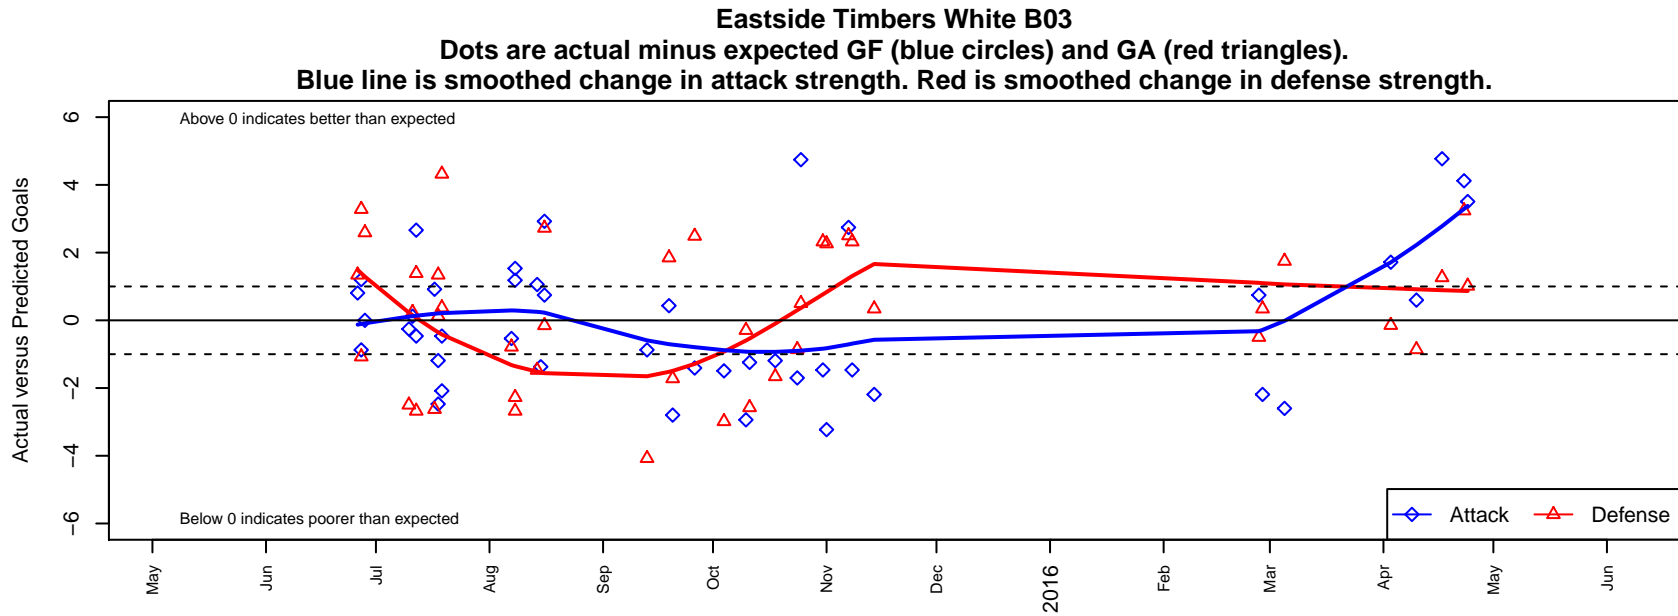

Eastside Timbers White B03

Eastside United FC
 Gresham, OR
 B03 total strength=498
 attack=0.68 defense=0.18
 fall league = PTT B03 Div 2 Green
 spr league = Spr OYS B03 Div 2 White
 notes= Hamburg; Bateman 2014

**attack and defense variance (black dot)
relative to other teams
and top 10 in region**

**attack and defense rating
relative to others at age
and all opponents in last 13 months**

Performance relative to 13 month average