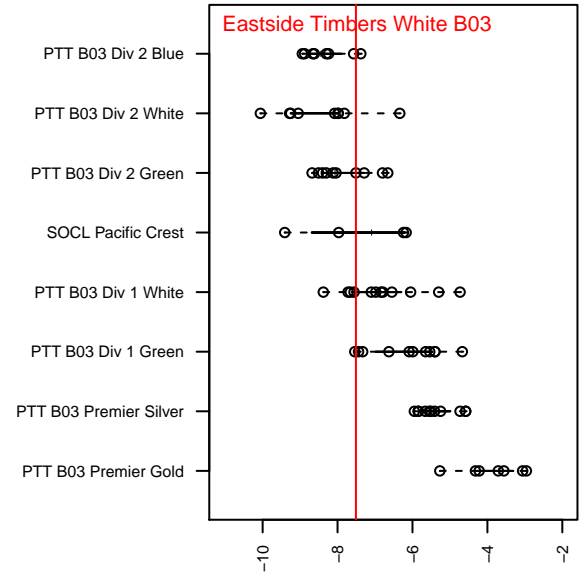

Eastside Timbers White B03

Eastside United FC
 Gresham, OR
 B03 total strength=498
 attack=0.68 defense=0.18
 fall league = PTT B03 Div 2 Green
 spr league = Spr OYS B03 Div 2 White
 notes= Hamburg; Bateman 2014

alt names used:
 Eastside Timbers Hamburg
 ET Hamburg
 Eastside Timbers Hamburg
 ET 03B Hamburg
 Eastside Timbers U12B Hamburg
 Eastside Timbers U12B Hamburg
 Eastside Timbers U12B Hamburg
 EASTSIDE TIMBERSHAMBURG

Venues played:
 2015 Clash At the Border Bronze U12
 2015 PCU Summer Classic U12 Silver Red
 2015 Beaverton Cup BU12 Bronze
 2015 Chinook Cup U12
 2015 Mt Hood Challenge U12
 2015 PTT B03 Division 2 Green
 2015 OYS Founders Cup B03
 2015 Spr OYS B03 Division 2 White

**attack and defense variance (black dot)
relative to other teams
and top 10 in region**

**attack and defense rating
relative to others at age
and all opponents in last 13 months**

Performance relative to 13 month average